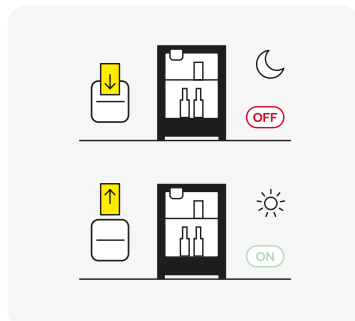

SMART MODE - The Smart Mode turns the compressor on and off depending on whether the guest is in the room or not. This system requires an Energy Saver in the room.

ECO MODE - If the room is unoccupied for more than 24 hours, the minibar switches to Eco Mode, saving up to 30% more energy.