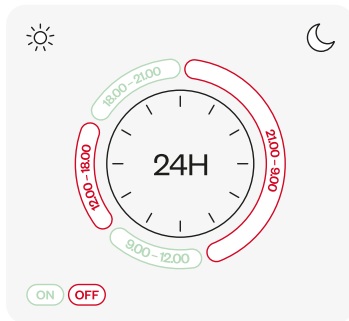

TECHNOLOGY

"ECOSMART"
COMPRESSION
SYSTEM

High energy saving,
extremely efficient
and silent.

ECOSMART: Intelligent System

The Timer Mode programs the compressor's operation for a minimum of 6 hours over 24 hours, thus reducing the overall energy consumption.

SMART MODE - The Smart Mode turns the compressor on and off depending on whether the guest is in the room or not. This system requires an Energy Saver in the room.

ECO MODE - If the room is unoccupied for more than 24 hours, the minibar switches to Eco Mode, saving up to 30% more energy.